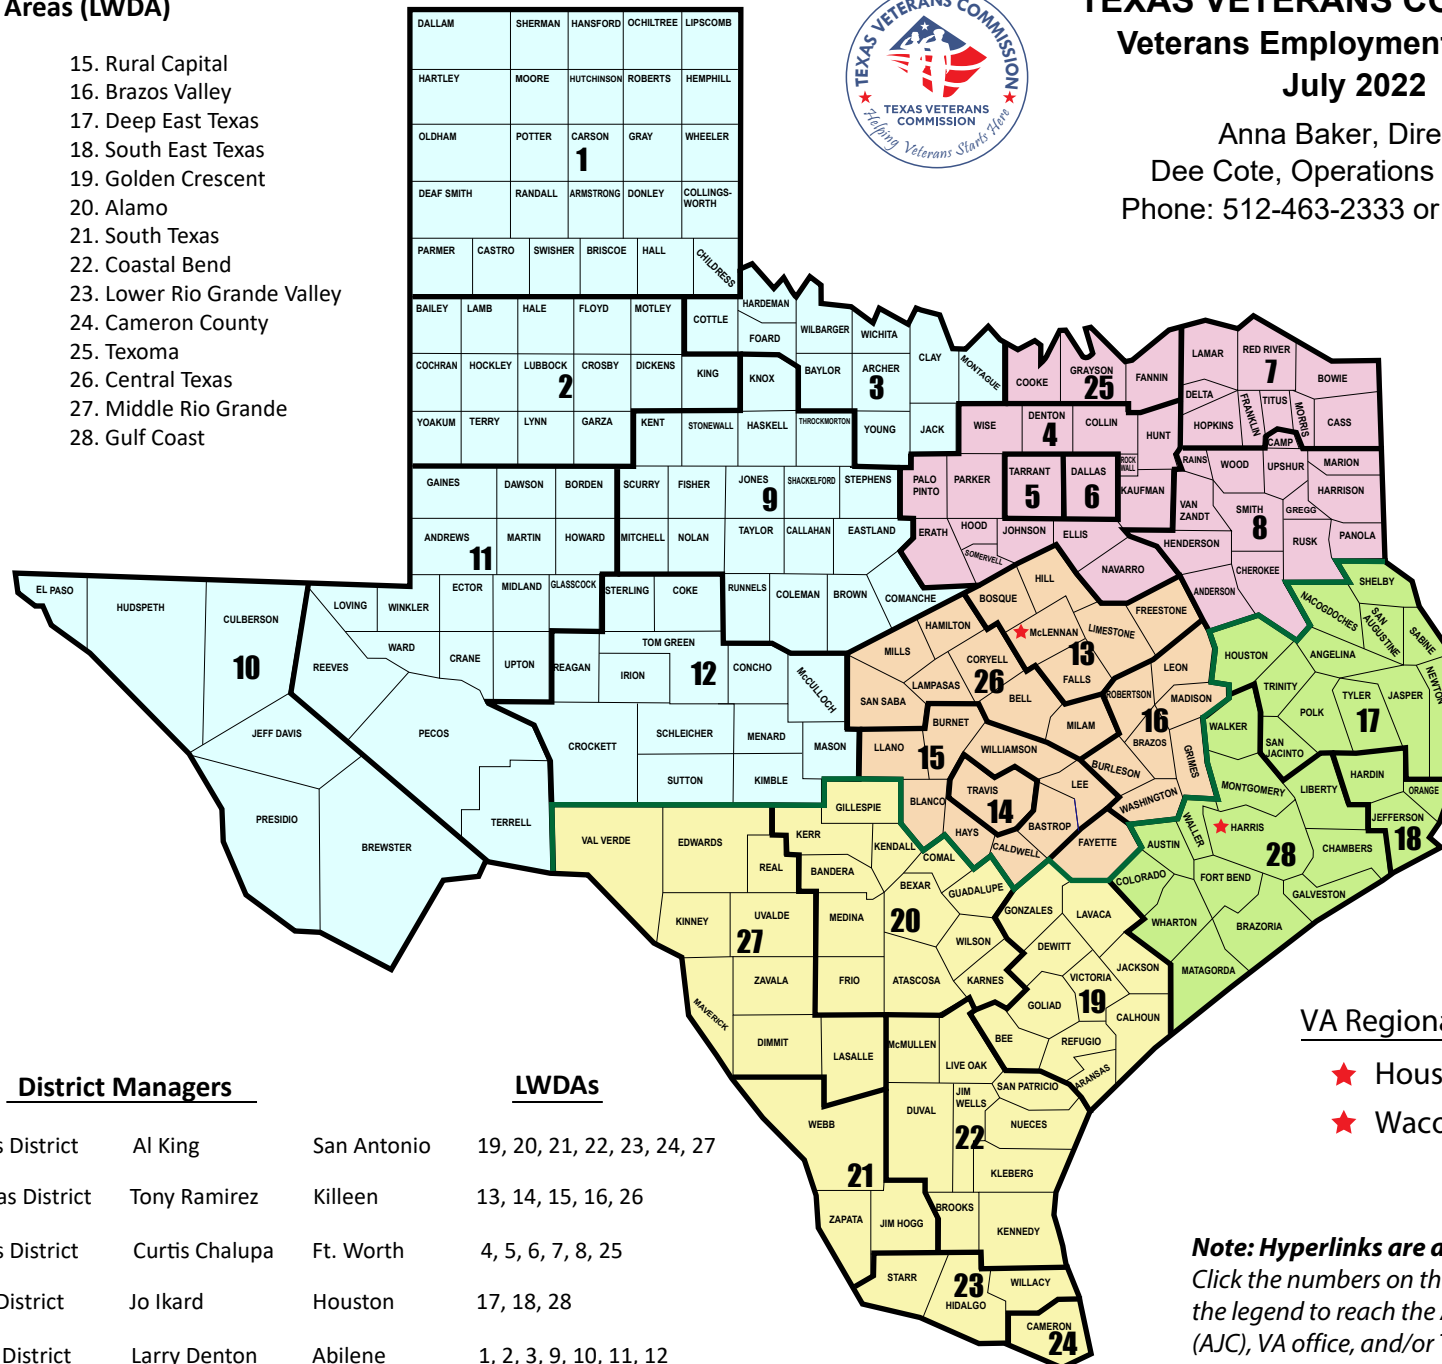

**Local Workforce Development Areas (LWDA)**

- 1. Panhandle
- 2. South Plains
- 3. North Texas
- 4. North Central
- 5. Tarrant County
- 6. Dallas
- 7. North East
- 8. East Texas
- 9. West Central
- 10. Borderplex
- 11. Permian Basin
- 12. Concho Valley
- 13. Heart of Texas
- 14. Capital Area
- 15. Rural Capital
- 16. Brazos Valley
- 17. Deep East Texas
- 18. South East Texas
- 19. Golden Crescent
- 20. Alamo
- 21. South Texas
- 22. Coastal Bend
- 23. Lower Rio Grande Valley
- 24. Cameron County
- 25. Texoma
- 26. Central Texas
- 27. Middle Rio Grande
- 28. Gulf Coast

**TEXAS VETERANS COMMISSION**  
**Veterans Employment Services**  
**July 2022**

Anna Baker, Director  
 Dee Cote, Operations Manager  
 Phone: 512-463-2333 or Email VES

**District Managers**

- = South Texas District    Al King    San Antonio
- = Central Texas District    Tony Ramirez    Killeen
- = North Texas District    Curtis Chalupa    Ft. Worth
- = Gulf Coast District    Jo Ikard    Houston
- = West Texas District    Larry Denton    Abilene

**LWDAs**

- San Antonio    19, 20, 21, 22, 23, 24, 27
- Killeen    13, 14, 15, 16, 26
- Ft. Worth    4, 5, 6, 7, 8, 25
- Houston    17, 18, 28
- Abilene    1, 2, 3, 9, 10, 11, 12

**VA Regional Office**

- ★ Houston
- ★ Waco

**Note: Hyperlinks are available on this map.**  
 Click the numbers on the map or the names in the legend to reach the American Job Centers (AJC), VA office, and/or TVC VES.